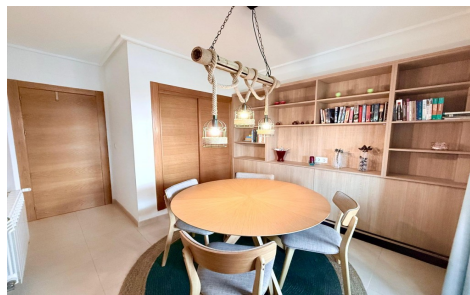

**Apartment in Hacienda Riquelme Golf Resort €175,000**

2

1

N/A

N/A

South West facing frontline Golf Apartment. South-West Facing Frontline Golf Ground Floor Apartment with Stunning Views This beautifully presented south-west facing frontline golf ground floor apartment enjoys fantastic open views across the golf course and is ideally located within easy walking distance of the resort's amenities, including the coffee shop, supermarket, and restaurant. The property features a fully upgraded and well-equipped kitchen, with a glazed door leading to a separate utility room which houses a new gas boiler. A bright entrance hallway leads into a spacious, light-filled lounge, complete with air conditioning and large patio doors that open onto a