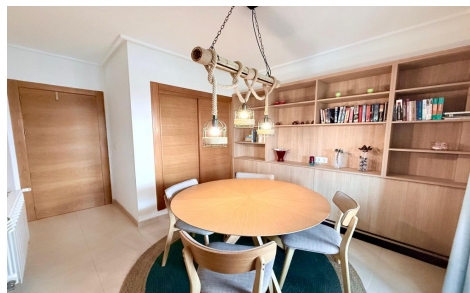

Apartment in Hacienda Riquelme Golf Resort €165,000

2

1

N/A

N/A

South West facing frontline Golf Apartment. *****PRICE REDUCTION - MOTIVATED SELLER*****South-West Facing Frontline Golf Ground Floor Apartment with Stunning Views This beautifully presented south-west facing frontline golf ground floor apartment enjoys fantastic open views across the golf course and is ideally located within easy walking distance of the resort's amenities, including the coffee shop, supermarket, and restaurant. The property features a fully upgraded and well-equipped kitchen, with a glazed door leading to a separate utility room which houses a new gas boiler. A bright entrance hallway leads into a spacious, light-filled lounge,